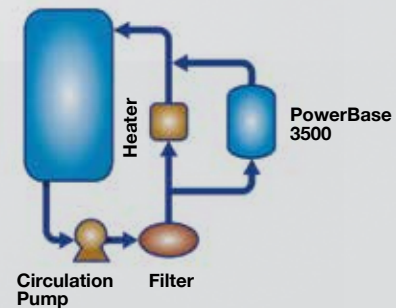

Swimming Pool