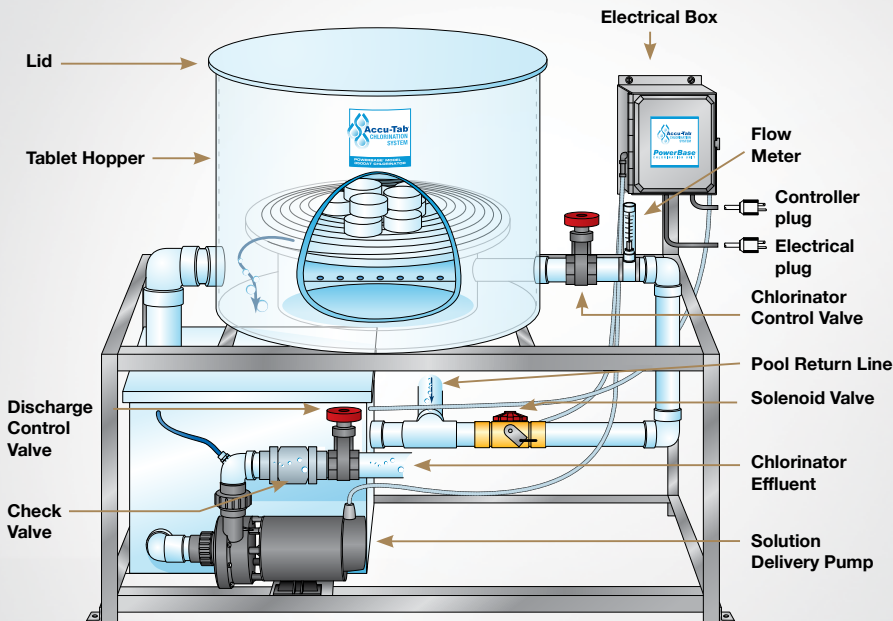

Big Water. Big Benefits.

*Stabilizer levels assumed to be 15 ppm. Treatable gallons vary depending on factors such as bather load, climate, stabilizer level, etc.

NSF/ANSI
Standard 50 listed

PowerBase® Model 3500 Chlorinator

The Accu-Tab® system combines the patented erosion feeder technology of the PowerBase® chlorinator with proprietary 3 1/8-inch Accu-Tab Blue SI calcium hypochlorite tablets. Together, the system delivers predictable rates of chlorine for commercial pool water applications.

SPECIFICATIONS

Size... 31"W x 63"L x 52"H
 Inlet Connection 2" Socket
 Outlet Connection 2" Socket
 Electrical requirements 120V 30 amp circuit

PowerBase Benefits

Easy to Install

- Two plumbing connections (inlet and outlet PVC plumbing)
- One electrical connection (plug included)
- One chemical controller connection (plug included)

Swimming Pool

Accu-Tab Blue SI 3 1/8-inch Tablets

Accu-Tab Blue SI 3 1/8-Inch calcium hypochlorite tablets are specially engineered and independently tested by the labs at NSF International to work in Accu-Tab systems in accordance with NSF/ANSI Standard 50 listed. They contain scale inhibitor for cleaner operation. For safety, the tablets have a blue speckled appearance which differentiates them from incompatible chemicals.