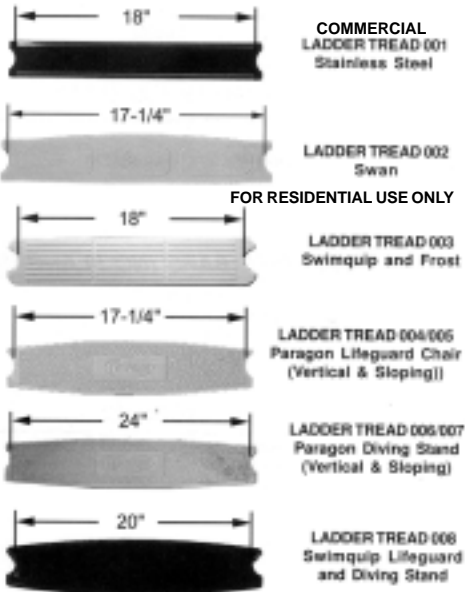

Diving Boards & Ladders

Commercial Swim Club Diving Board by S.R. Smith

All Swim Club models feature a hand-laid fiberglass and resin roving over a solid laminated core acting as the board's skeletal frame. Diving boards and stands are sold separately.

Diving Boards - Sale Price

10'	\$ 887.97
12'	\$ 1218.01
14'	\$2137.06
16'	\$2288.05

Aluminum Diving Boards Available
Call for pricing

Commercial Ladders - Sale Price

24" 3 Tread Ladder w/ S.S. Treads - **\$290.35**

24" 4 Tread Ladder w/ S.S. Treads - **\$329.41**

Ladder Bumpers and Escutcheons

Round S.S. Escutcheons (Reg. \$13.89)	\$10.42
Male Rubber Ladder Bumper (Reg. \$3.17)	\$2.38
Expand-n-Loc Male Ladder Bumper (Reg. \$7.16)	\$5.37

NOTE: Ladder tread dimensions are shown as the shortest distance between bolt holes.

Ladder Treads - Sale Price/ Each

Ladder Tread 001	18" S.S. Tread	\$25.42
Ladder Tread 003	18" Plastic Ladder Tread	\$25.42
Ladder Tread 003	18" Comm. Plastic Tread	\$30.19
Ladder Tread 004	17" Paragon Vertical Tread	\$40.50
Ladder Tread 005	17" Paragon Sloping Tread	\$40.50
Ladder Tread 006	24" Paragon Vertical Tread	\$85.68
Ladder Tread 007	24" Paragon Sloping Tread	\$85.69
Ladder Tread 008	20" Swimquip Ladder Tread	\$80.32